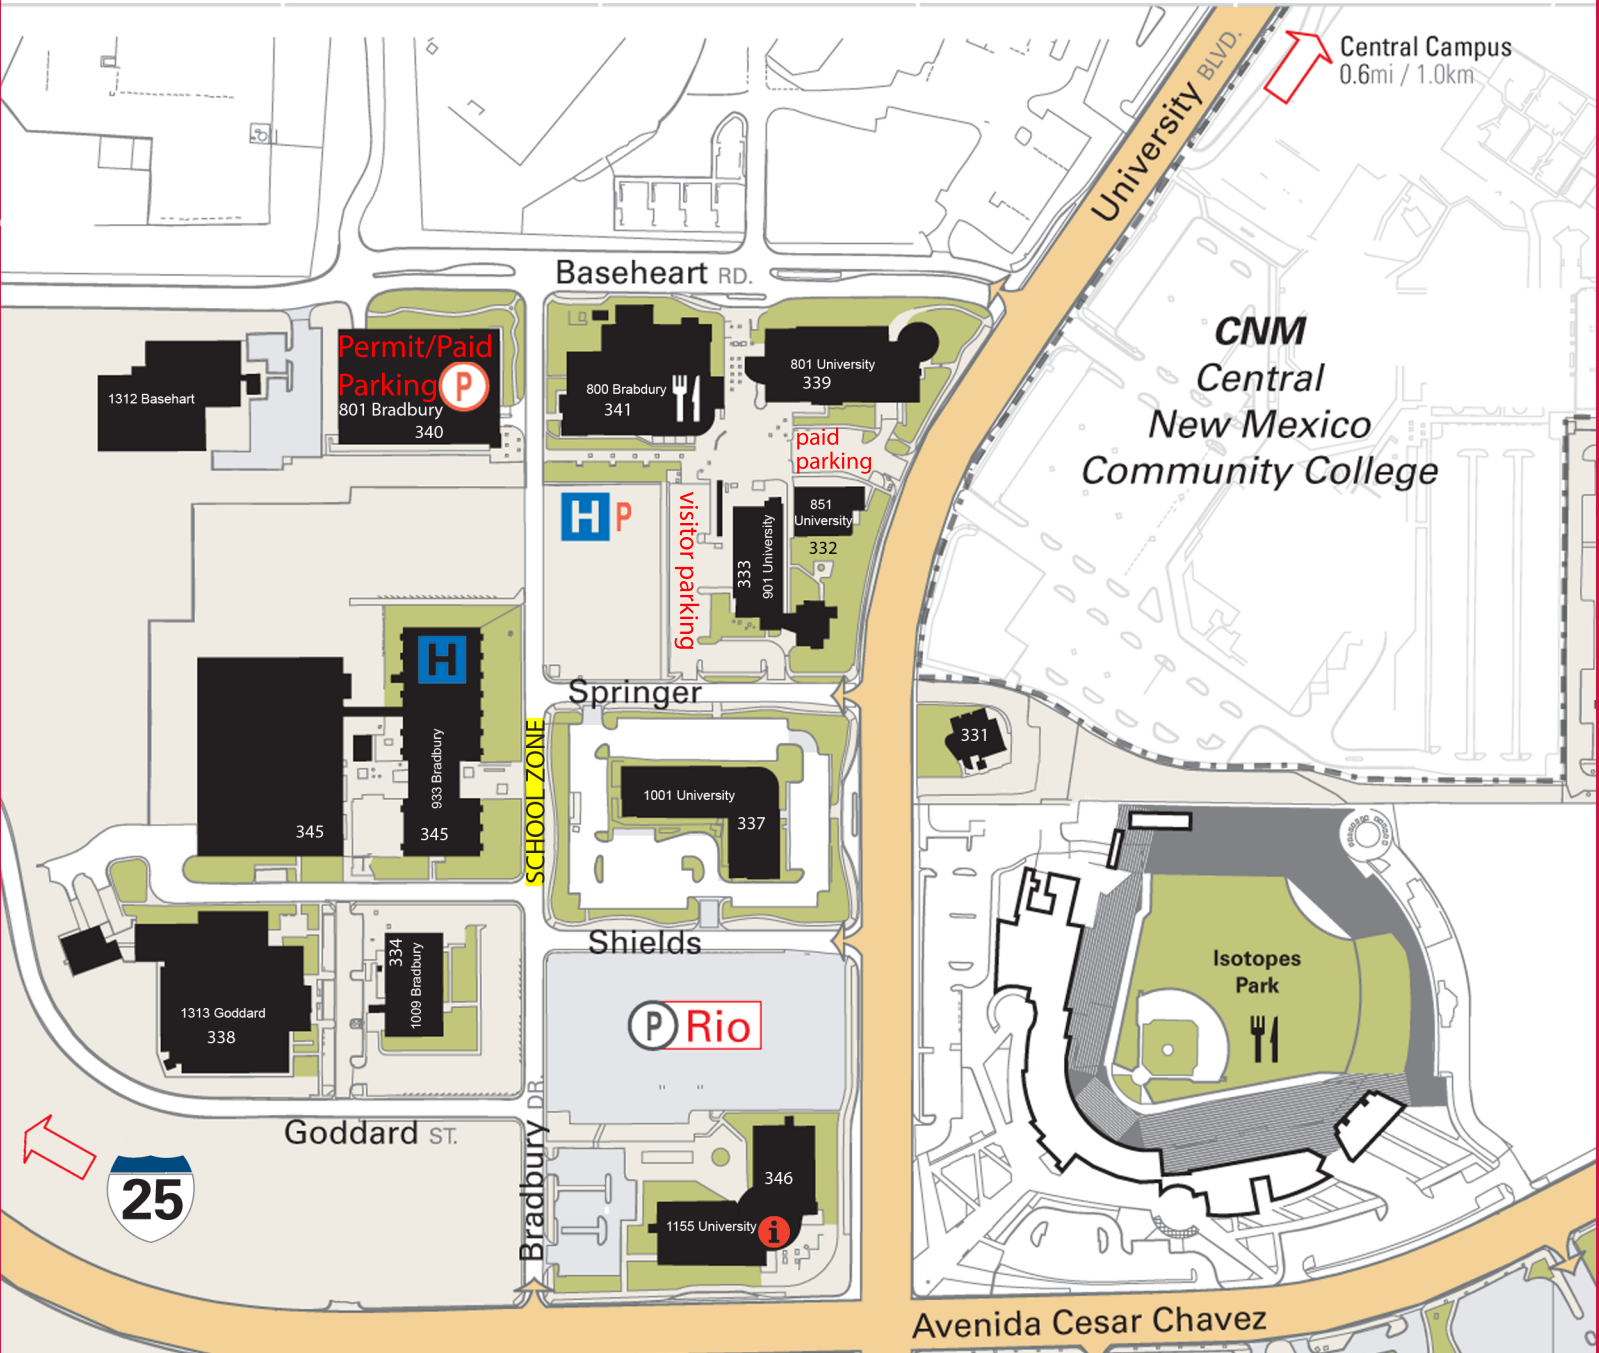

UNM SOUTH CAMPUS MAP

Welcome to the Science & Technology Park @ UNM

For more information contact the Property Management Office: 505.272.7313 office 505.272.7792 fax stp@unm.edu

Legend	
	Visitor / Info Center
	UNM Building <small>See Campus Building List for building No.</small>
	Student Housing
	Food Services
	UNM Campus Library
	Hospital
	Hospital Parking
	Parking Structure
	Surface Parking Lot
	Permit Type Required
	UNM Parking Shuttle