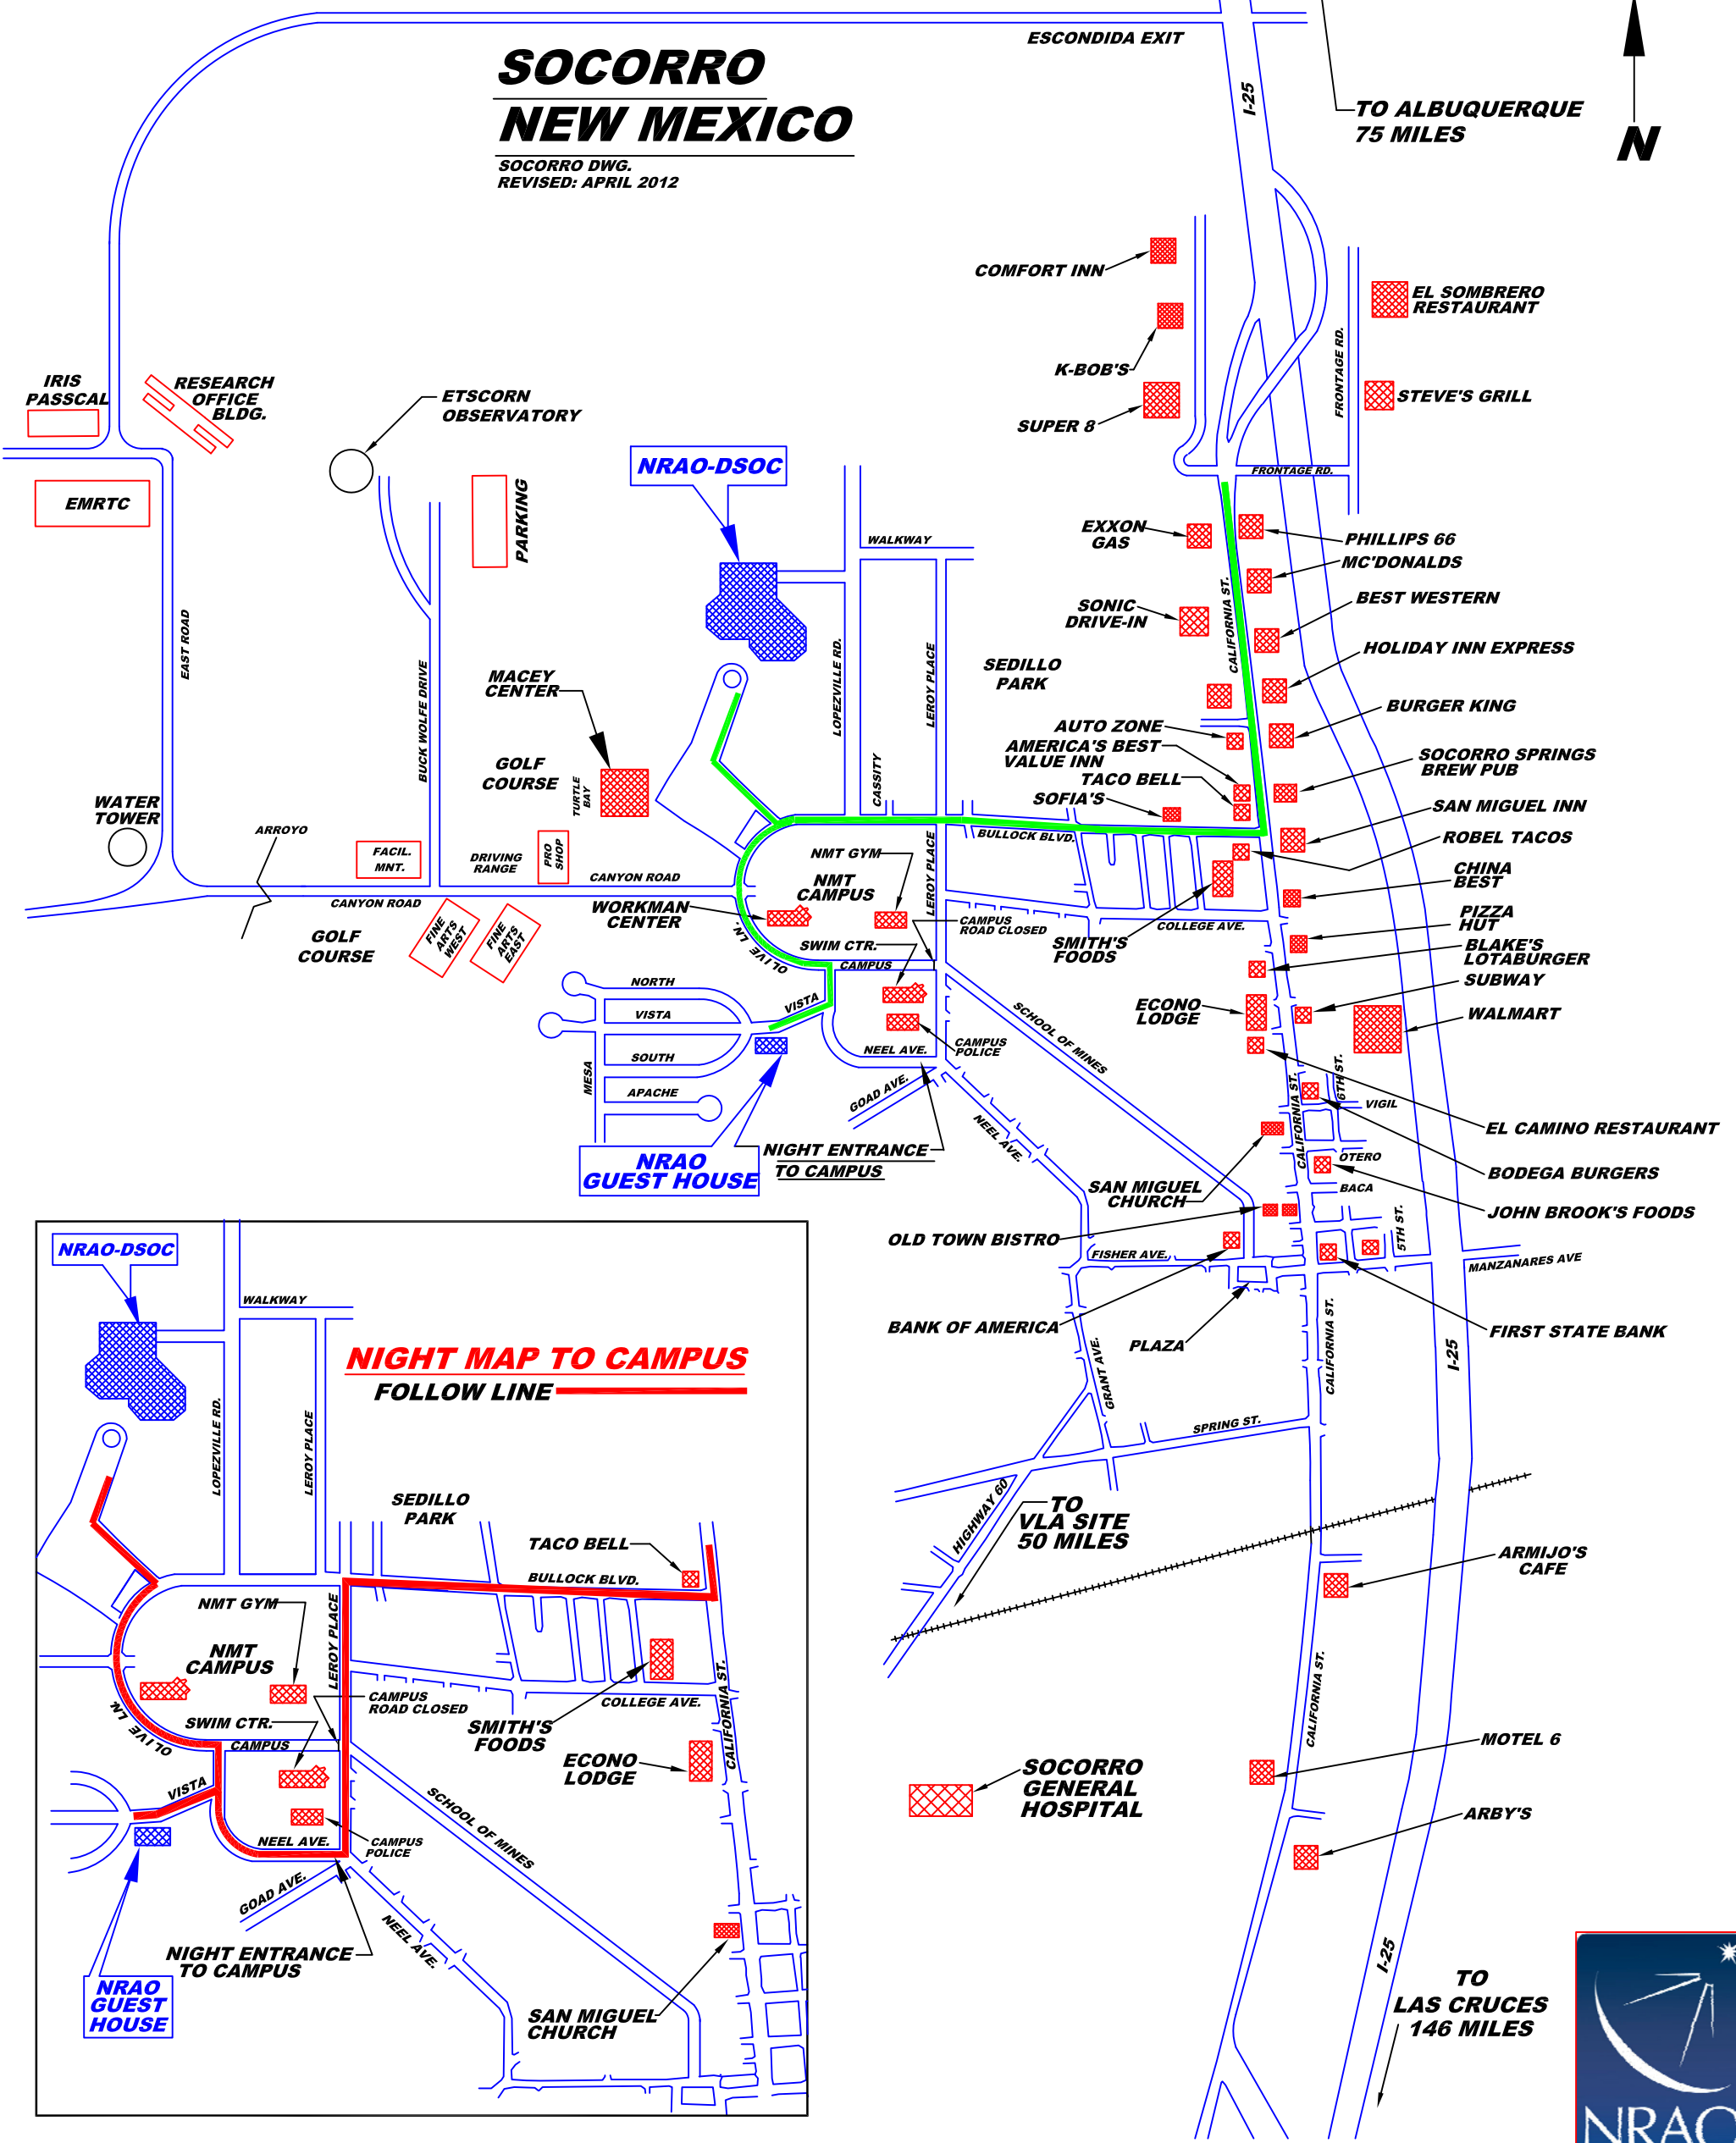

SOCORRO NEW MEXICO

SOCORRO DWG.
REVISED: APRIL 2012

TO ALBUQUERQUE
75 MILES

NIGHT MAP TO CAMPUS FOLLOW LINE

TO VLA SITE
50 MILES

TO LAS CRUCES
146 MILES