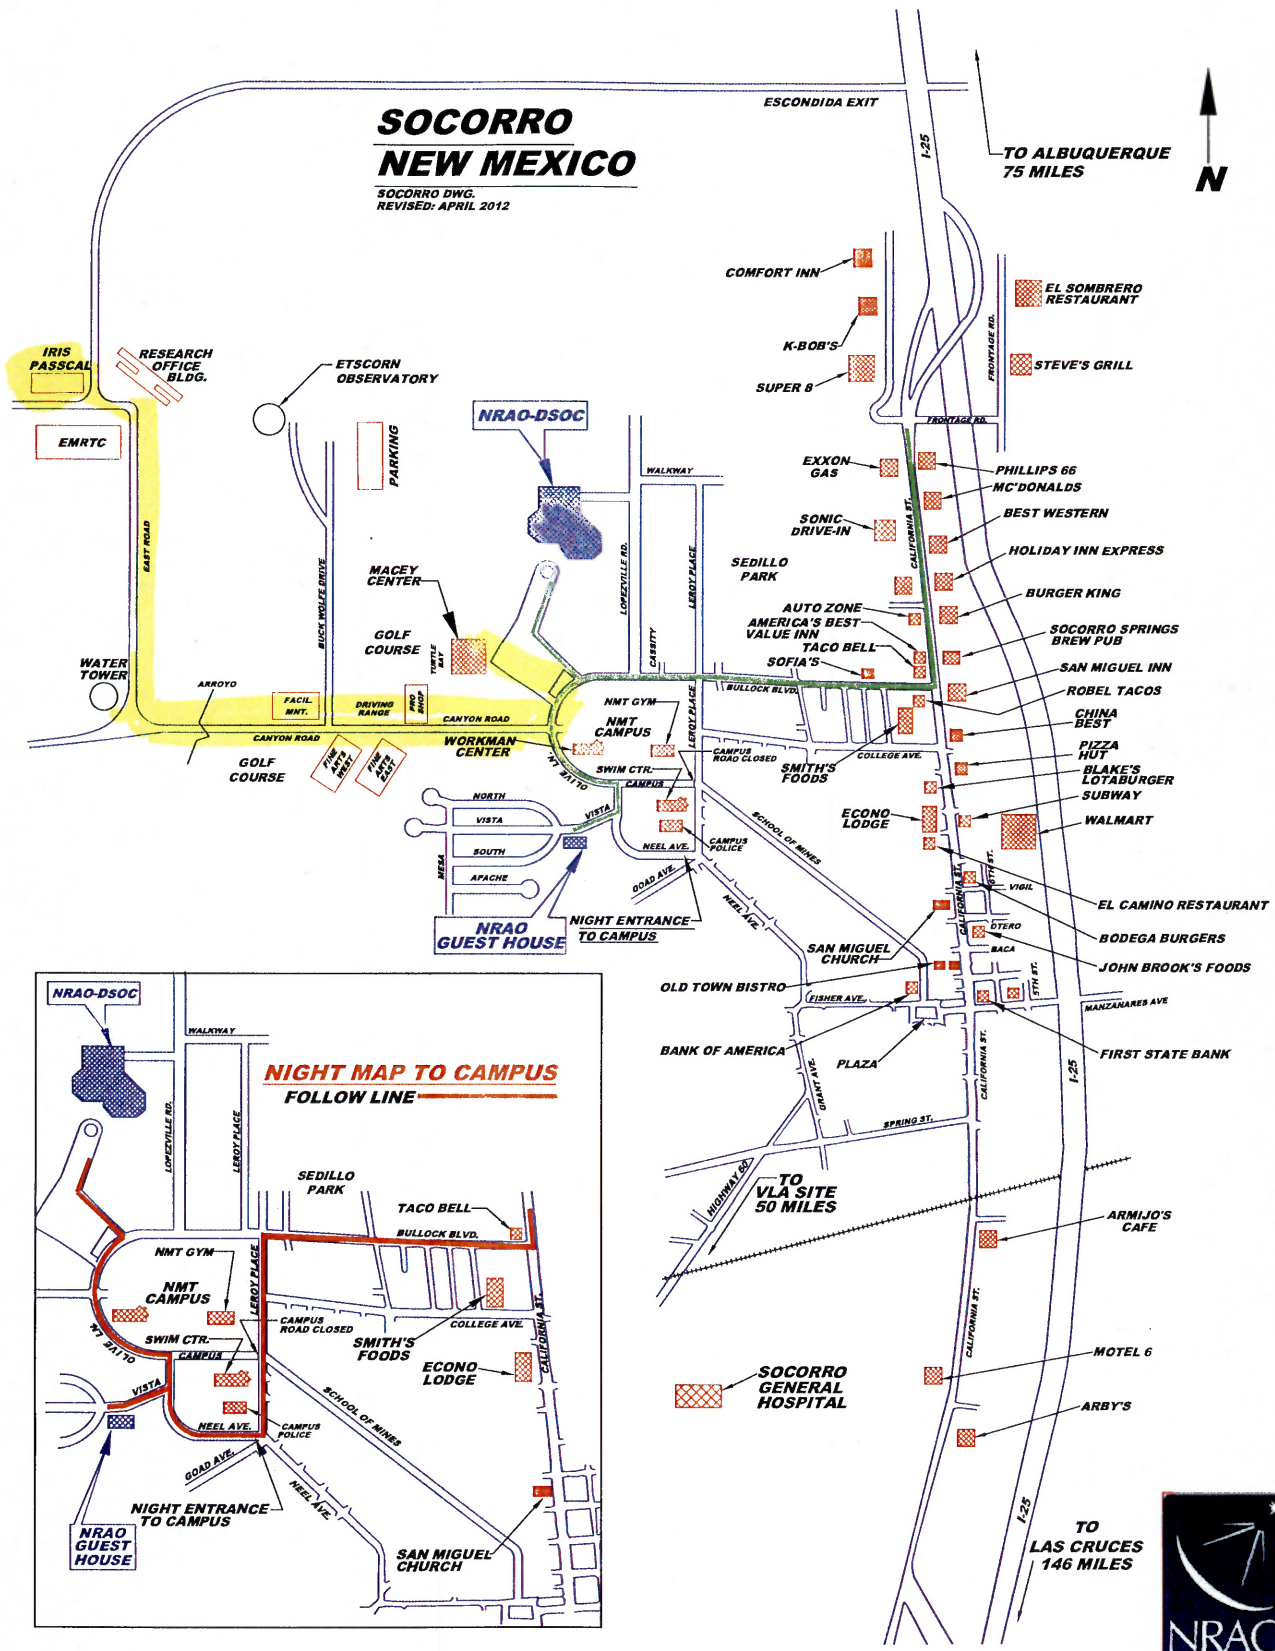

MAP TO IRIS-PASSCAL

SOCORRO NEW MEXICO

SOCORRO DWG.
REVISED: APRIL 2012

TO ALBUQUERQUE
75 MILES

IRIS PASSCAL

EMRTC

RESEARCH OFFICE BLDG.

ETSCORN OBSERVATORY

NRAO-DSOC

MACEY CENTER

GOLF COURSE

WORKMAN CENTER

NMT GYM

NMT CAMPUS

SWIM CTR.

NRAO GUEST HOUSE

NIGHT ENTRANCE TO CAMPUS

SEDILLO PARK

TACO BELL

ECONO LODGE

SAN MIGUEL CHURCH

**NIGHT MAP TO CAMPUS
FOLLOW LINE**

NRAO-DSOC

WALKWAY

LOPEZVILLE RD.

LEROY PLAGE

SEDILLO PARK

TACO BELL

BULLOCK BLVD.

NMT GYM

NMT CAMPUS

SWIM CTR.

CAMPUS ROAD CLOSED

SMITH'S FOODS

ECONO LODGE

SCHOOL OF MINES

NEEL AVE.

CAMPUS POLICE

NIGHT ENTRANCE TO CAMPUS

NRAO GUEST HOUSE

SAN MIGUEL CHURCH

ESCONDIDA EXIT

I-25

COMFORT INN

K-BOB'S

SUPER 8

EL SOMBRERO RESTAURANT

STEVE'S GRILL

EXXON GAS

SONIC DRIVE-IN

SEDILLO PARK

AUTO ZONE

AMERICA'S BEST VALUE INN

TACO BELL

SOPIA'S

PHILLIPS 66

MC'DONALDS

BEST WESTERN

HOLIDAY INN EXPRESS

BURGER KING

SOCORRO SPRINGS BREW PUB

SAN MIGUEL INN

ROBEL TACOS

CHINA BEST

PIZZA HUT

BLAKE'S LOTABURGER SUBWAY

WALMART

ECONO LODGE

SMITH'S FOODS

SMITH'S FOODS

SAN MIGUEL CHURCH

EL CAMINO RESTAURANT

BODEGA BURGERS

JOHN BROOK'S FOODS

OLD TOWN BISTRO

BANK OF AMERICA

PLAZA

TO VLA SITE 50 MILES

SAN MIGUEL CHURCH

ARMILJO'S CAFE

MOTEL 6

ARBY'S

SOCORRO GENERAL HOSPITAL

TO LAS CRUCES 146 MILES