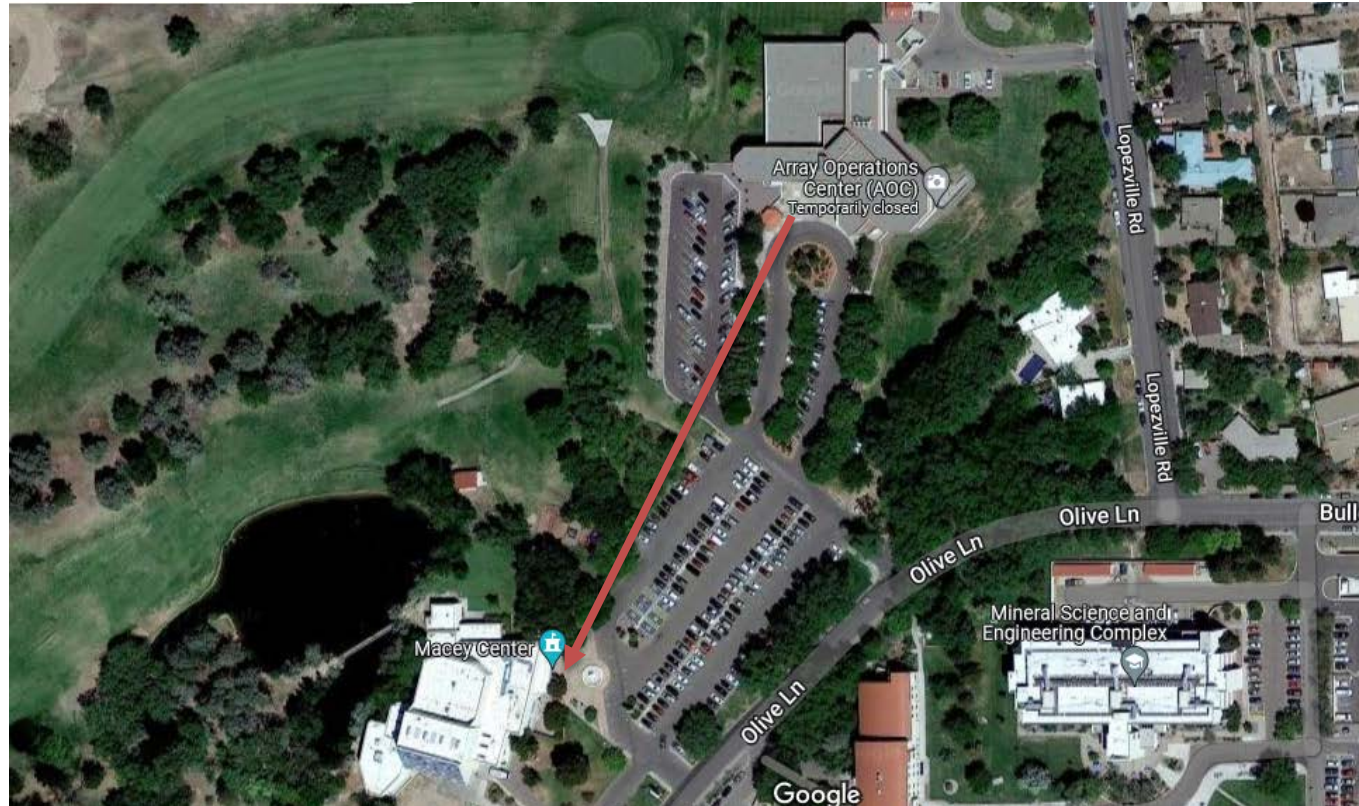

Reception tonight (5 – 7 pm) at Macey Center

VLA Tour

- Carpool sign-up sheets in the back
- Leave at 9:00 am on Monday, October 17th (about 1 hour drive), more details to be shared on Friday. Return around 2:30 pm
- We will have water and snack bars and you might want to take lunch.
- We recommend to bring: sunscreen, hat, sunglasses (although weather forecast right now is for possible rainy conditions)
- Closed shoes and long pants for climbing a VLA antenna